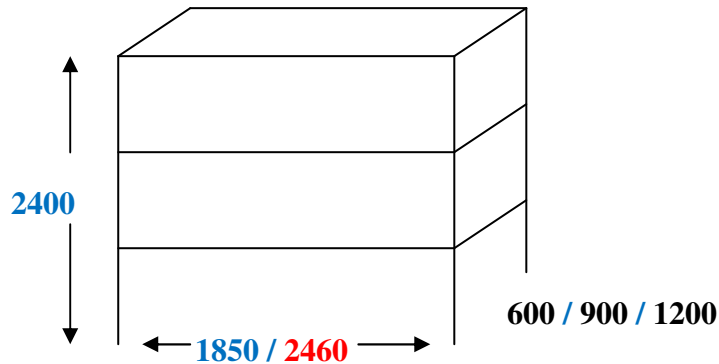

# LONG-SPAN SHELVING

Blue Frames & Beams supporting 18mm particleboard.

## PRICES INCLUDE:

- ◆ 2400mm High Frames assembled
- ◆ 3 beam levels
- ◆ 18mm particle board per level
- ◆ 4 retaining clips per board

	<u>STARTER</u>	<u>ADD-ON</u>	<u>EXTRA LEVEL</u>
(1) 600mm Deep 1850mm Beam	\$ 413.29	\$ 322.94	\$ 77.53
(2) 600mm Deep 2460mm Beam	\$ 466.84	\$ 376.49	\$ 95.30
(3) 900mm Deep 1850mm Beam	\$ 437.70	\$ 341.44	\$ 81.84
(4) 900mm Deep 2460mm Beam	\$ 506.91	\$ 409.06	\$ 104.32
(5) 1200mm Deep 1850mm Beam	\$ 473.36	\$ 371.26	\$ 89.71
(6) 1200mm Deep 2460mm Beam	\$ 542.69	\$ 440.58	\$ 112.79