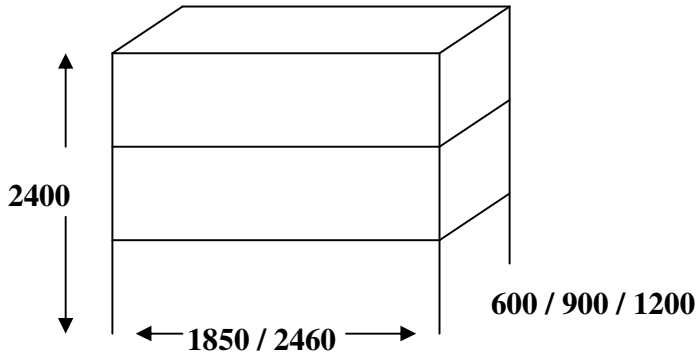

# LONG-SPAN      SHELVING

## PRICES INCLUDE:

- ◆ 2400mm High Frames assembled
- ◆ 3 beam levels
- ◆ 18mm particle board per level
- ◆ 4 retaining clips per board

	<u>STARTER</u>	<u>ADD-ON</u>	<u>EXTRA LEVEL</u>
(1) 600mm DEEP 1850mm BEAM	\$ 413.29	\$ 322.94	\$ 77.53
(2) 900mm DEEP 1850mm BEAM	\$ 437.70	\$ 341.44	\$ 81.84
(3) 1200mm DEEP 1850mm BEAM	\$ 473.36	\$ 371.26	\$ 89.71
(4) 600mm DEEP 2460mm BEAM	\$ 466.84	\$ 376.49	\$ 95.30
(5) 900mm DEEP 2460mm BEAM	\$ 506.91	\$ 409.06	\$ 104.32
(6) 1200mm DEEP 2460mm BEAM	\$ 542.69	\$ 440.58	\$ 112.79